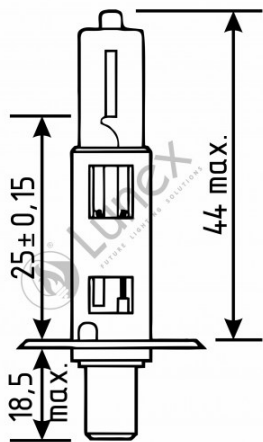

## Technical data

Power input	55 W
Nominal voltage	12.0 V
Nominal wattage	55 W
Base	P14,5s
Color temperature	2300K
Luminous flux	1550 lm