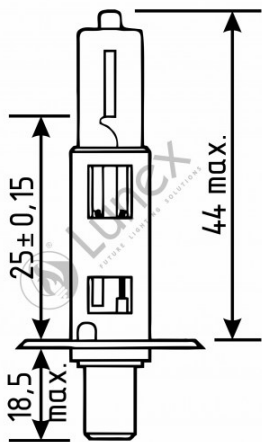

Technical data

Power input	55 W
Nominal voltage	12.0 V
Nominal wattage	55 W
Base	P14,5s
Color temperature	3600K
Luminous flux	1550 lm