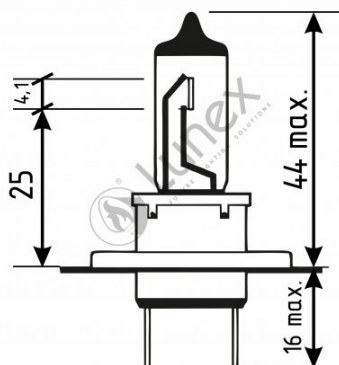

## Technical data

Power input	55 W
Nominal voltage	12.0 V
Nominal wattage	55 W
Base	PX26d
Color temperature	3600K
Luminous flux	1500 lm